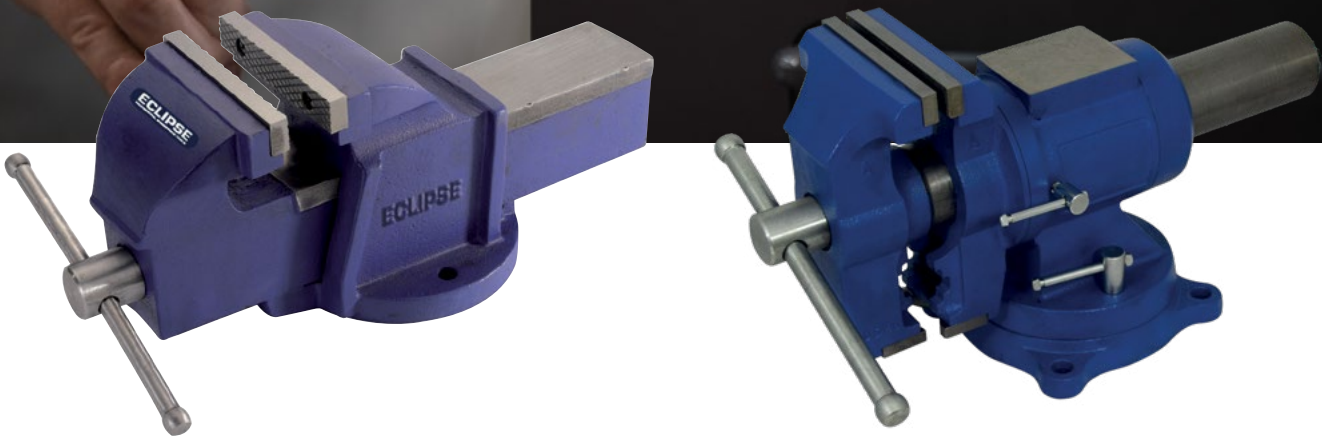

**PURCHASE THE MULTI-PURPOSE &
ENGINEERS VICES
IN QTY'S LISTED FOR
UNBEATABLE PRICES**

PART NO.	DESCRIPTION	RRP	MOQ	PRICE PER UNIT EX GST	ORDER QTY
EC-EMV3	VICE ENGINEERS 100MM BENCHMOUNT 20kNf, 9.3kg	\$129.95	2	\$66.00	
EC-EMV5	VICE ENGINEERS 125MM BENCHMOUNT 25kNf, 15.8kg	\$229.95	2	\$112.86	
EC-EMV6	VICE ENGINEERS 150MM BENCHMOUNT 30kNf, 24.2kg	\$309.95	2	\$158.49	
EC-EMV8	VICE ENGINEERS 200MM BENCHMOUNT 40kNf 39kg	\$439.95	2	\$227.53	
EC-EMPV-5	VICE ENGINEERS 125MM SWIVEL HEAD 35kNf, 15kg	\$269.95	2	\$140.05	